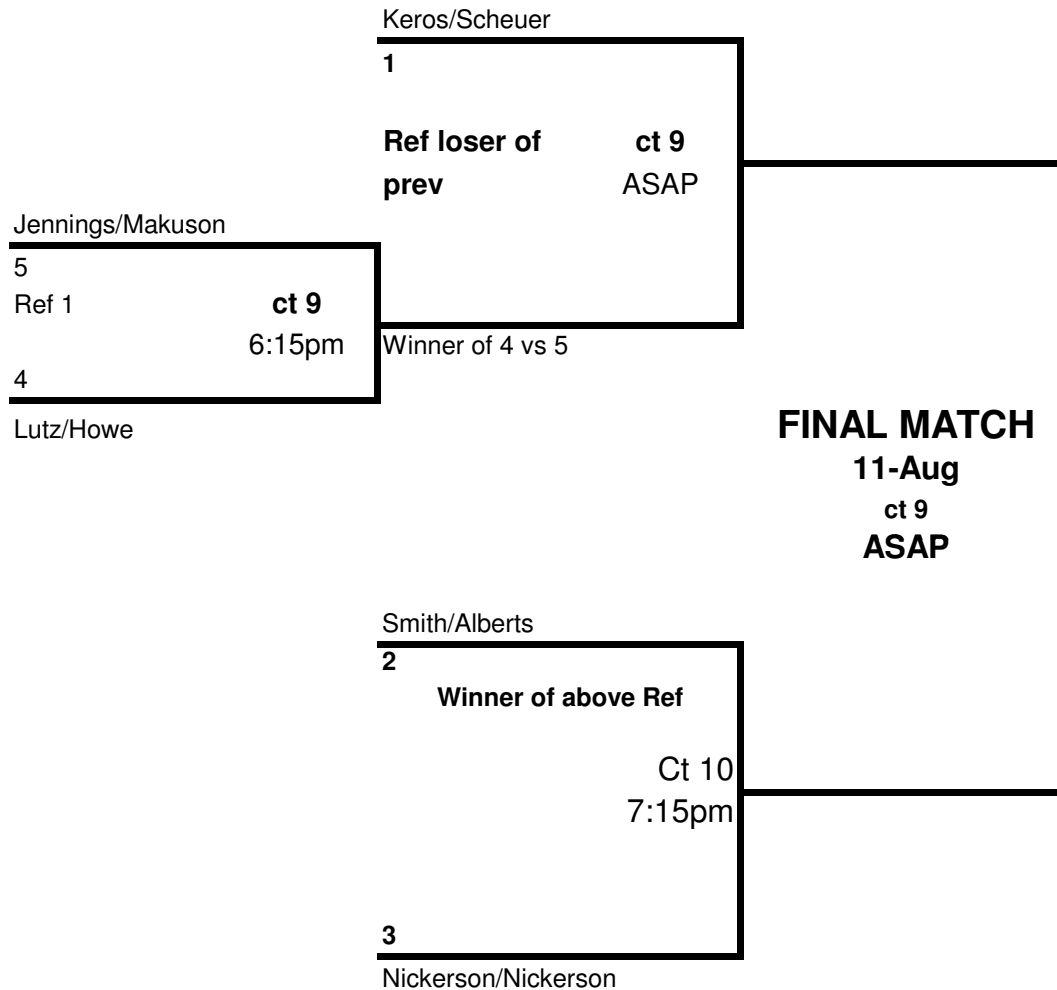

# BEACH LEAGUE 2010 PLAYOFFS

## Men's AA 2's

All Matches Played on Aug 11th

Best 2 out of 3 to 21  
3rd to 15 if necessary

In order to utilize daylight  
Please adhere to the 1-3-5 Rule  
1 minute time outs  
3 minutes between games  
5 minutes between matches