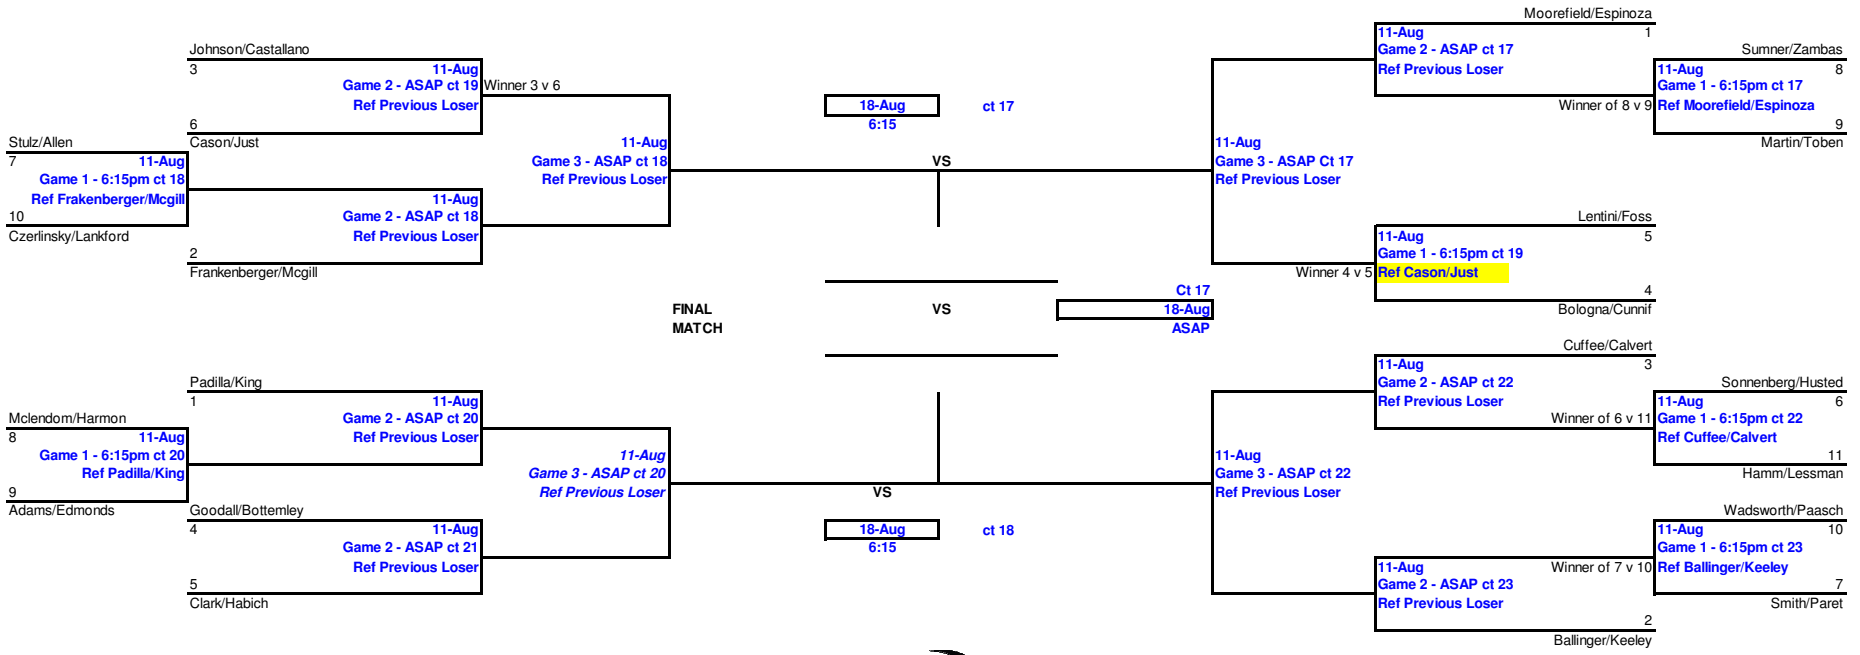

BEACH LEAGUE 2010 PLAYOFFS Girl's 14U 2's

Matches to be Played on Aug 11th & Aug 18th

In order to utilize daylight
Please adhere to the 1-3-5 Rule
1 minute time outs
3 minutes between games
5 minutes between matches

POOL B

In order to utilize daylight
Please adhere to the 1-3-5 Rule
1 minute time outs
3 minutes between games
5 minutes between matches

POOL A

Pool B		
1	Phoebe Padilla	Reilly King
2	Rachel Frankenberger	Tylar McGill
3	Myranda Johnson	Hannah Castellano
4	Gabrielle Goodall	Christy Bottomley
5	Morgan Clark	Jessi Habich
6	Kayla Cason	Sarah Just
7	Haley Stultz	Brittany Allen
8	Marlee McClendon	Sydney Harmon
9	Griffin Adams	Nichole Edmonds
10	Adrienne Czerlinsky	Kaitlyn Lankford