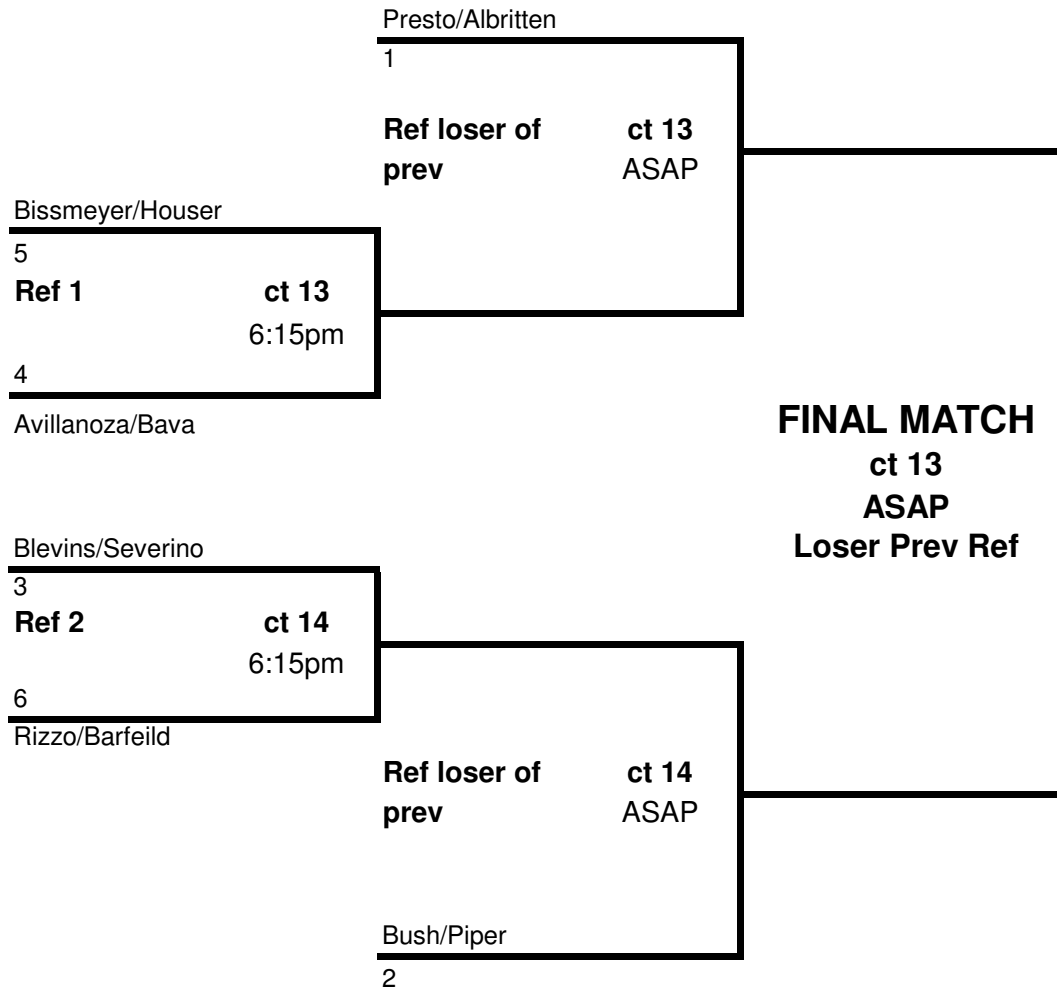

BEACH LEAGUE 2010 PLAYOFFS

Girl's U12 2's

August 11, 2010

Best 2 out of 3 to 21
3rd to 15 if necessary

In order to utilize daylight
Please adhere to the 1-3-5 Rule
1 minute time outs
3 minutes between games
5 minutes between matches