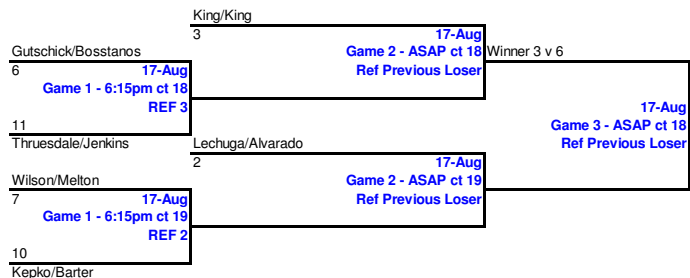

# BEACH LEAGUE 2010 PLAYOFFS Women's A 2's

Matches to be Played on Aug 17th & Aug 24th

## tva

In order to utilize daylight  
Please adhere to the 1-3-5 Rule  
1 minute time outs  
3 minutes between games  
5 minutes between matches

POOL B

In order to utilize daylight  
Please adhere to the 1-3-5 Rule  
1 minute time outs  
3 minutes between games  
5 minutes between matches

POOL A

FINAL  
MATCH

24-Aug 6:15 ct 18

VS

Ct 18  
24-Aug ASAP

VS

24-Aug 6:15 ct 19

VS