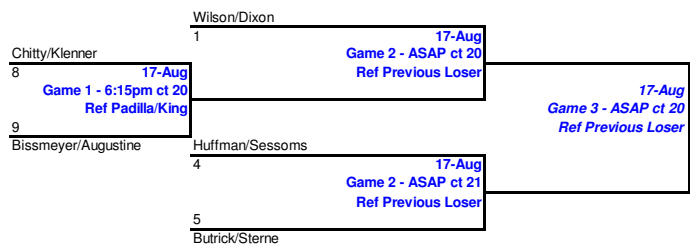

# BEACH LEAGUE 2010 PLAYOFFS Women's A 2's

Matches to be Played on Aug 17th & Aug 24th

## tva

In order to utilize daylight  
Please adhere to the 1-3-5 Rule  
1 minute time outs  
3 minutes between games  
5 minutes between matches

POOL B

In order to utilize daylight  
Please adhere to the 1-3-5 Rule  
1 minute time outs  
3 minutes between games  
5 minutes between matches

POOL A

FINAL  
MATCH

24-Aug 6:15 ct 18

VS

Ct 18  
24-Aug ASAP

VS

24-Aug 6:15 ct 19

VS