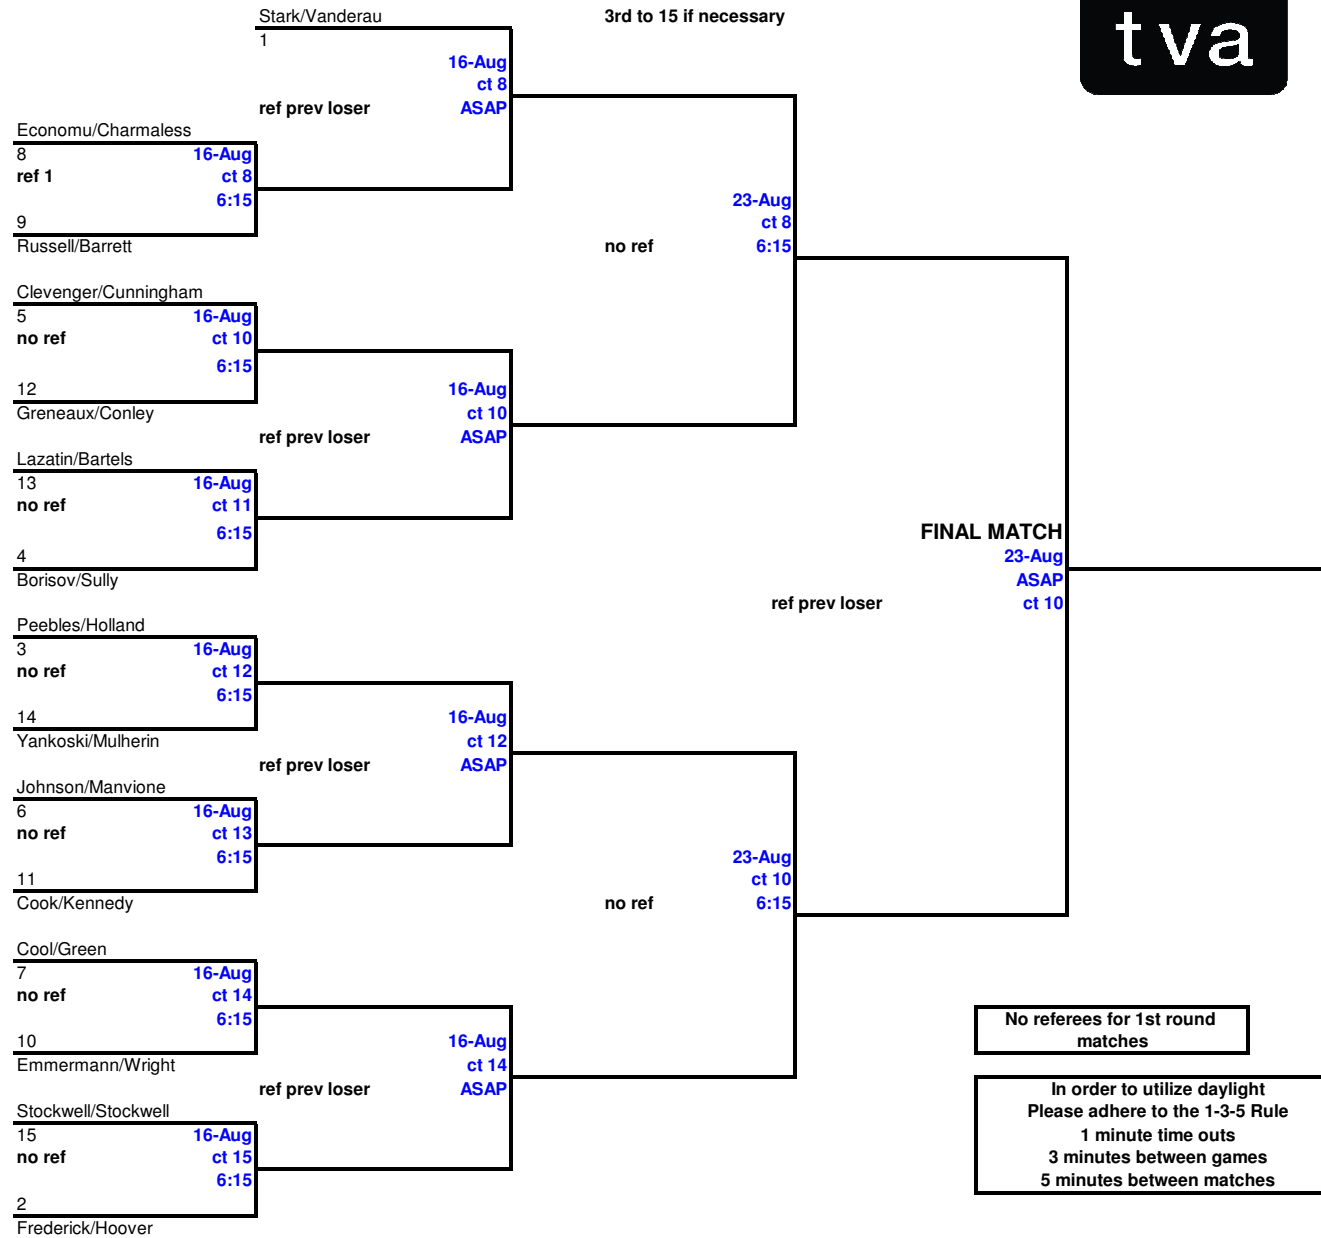

BEACH LEAGUE 2010 FINALS
Men's B/BB 2's
All Matches to Be Played Aug 17th & Aug 24th

Best 2 out of 3 to 21
 3rd to 15 if necessary

No referees for 1st round matches

In order to utilize daylight
 Please adhere to the 1-3-5 Rule
 1 minute time outs
 3 minutes between games
 5 minutes between matches