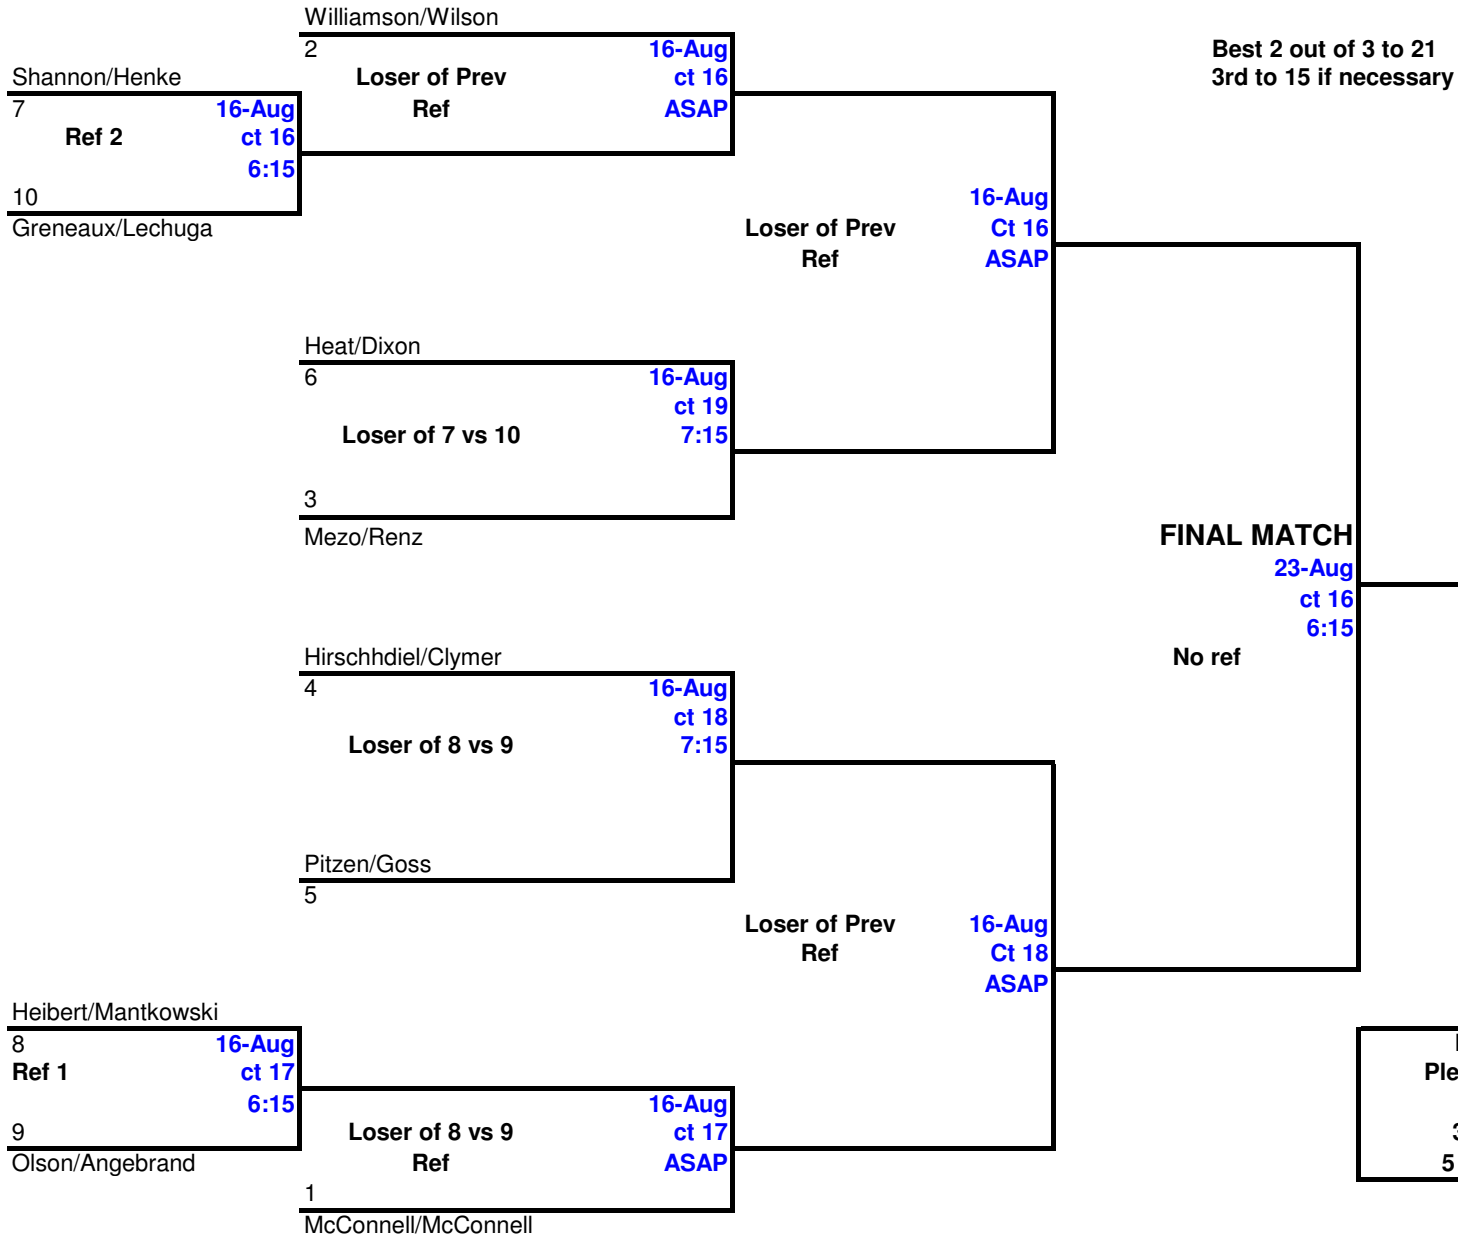

BEACH LEAGUE 2010 FINALS

Coed A 2's

All matches to be Played on Aug 16th & Aug 23rd

In order to utilize daylight
Please adhere to the 1-3-5 Rule
1 minute time outs
3 minutes between games
5 minutes between matches